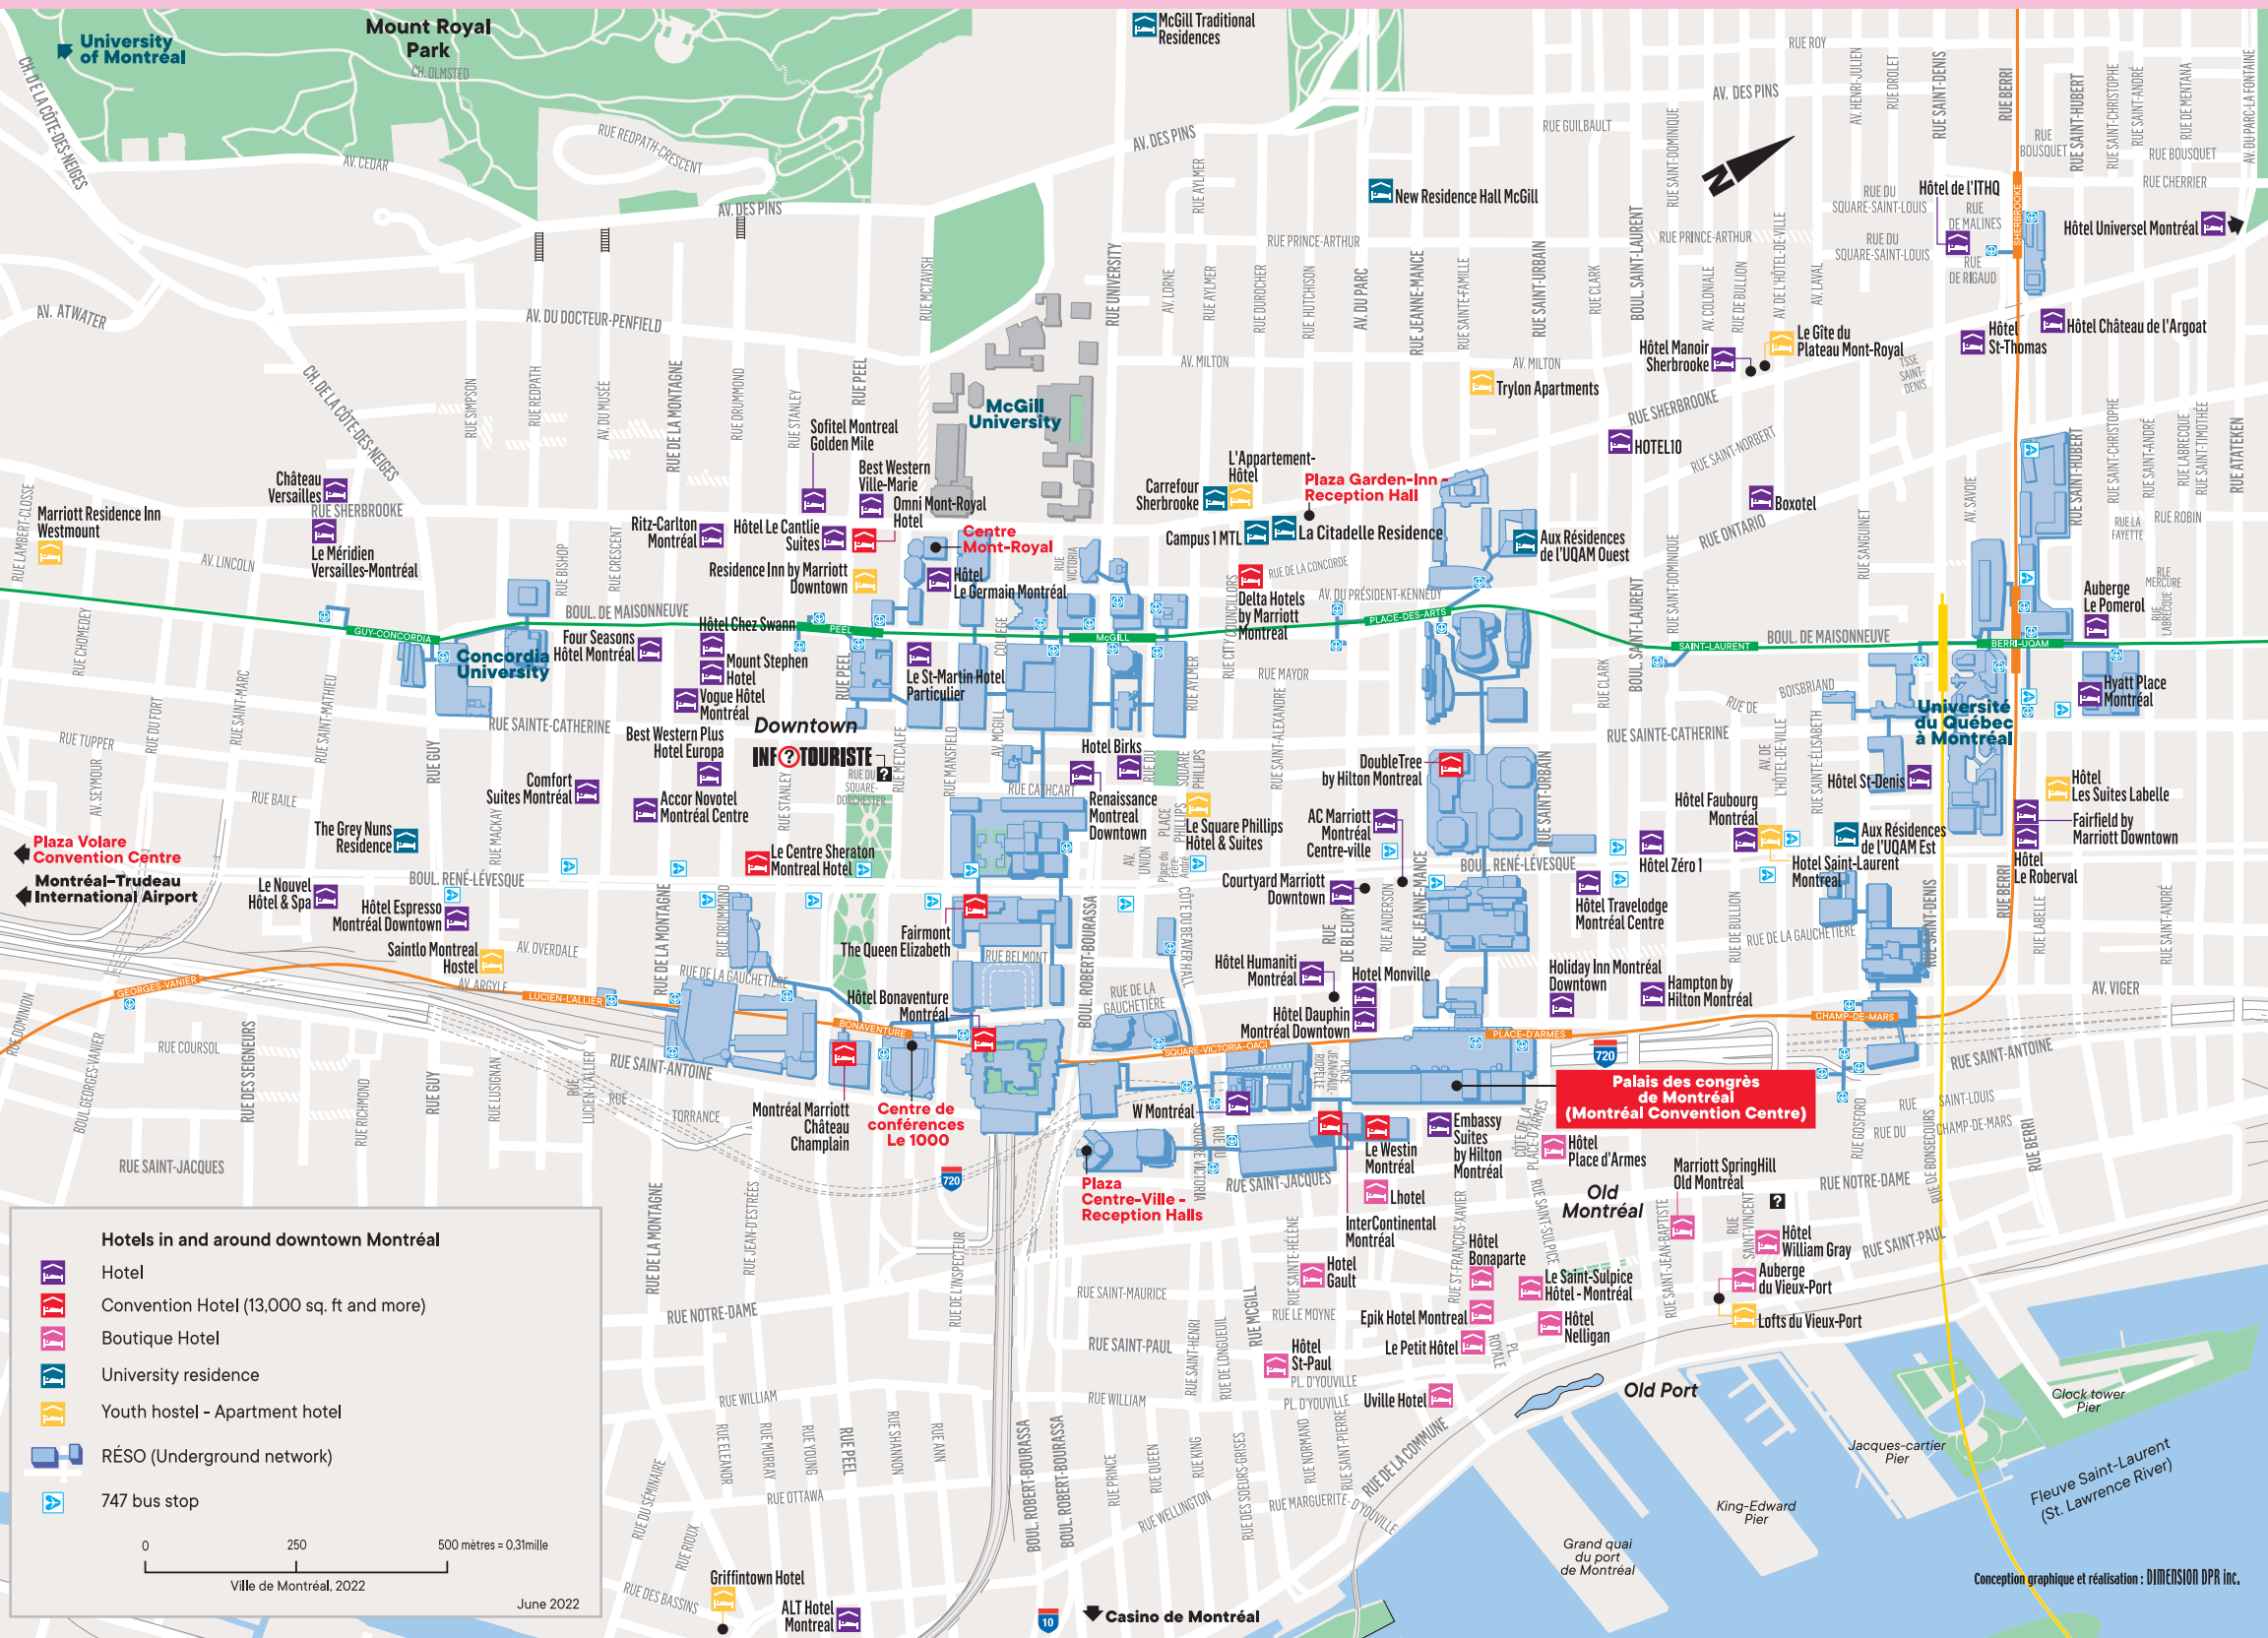

Downtown Montréal hotels

University of Montreal

Mount Royal Park

McGill Traditional Residences

Marriott Residence Inn Westmount

Château Versailles

Le Méridien Versailles-Montréal

Plaza Volare Convention Centre

Montréal-Trudeau International Airport

Hotels in and around downtown Montréal

-  Hotel
-  Convention Hotel (13,000 sq. ft and more)
-  Boutique Hotel
-  University residence
-  Youth hostel - Apartment hotel
-  RÉSO (Underground network)
-  747 bus stop

0 250 500 mètres = 0.31mille

Ville de Montréal, 2022

June 2022

Palais des congrès de Montréal (Montréal Convention Centre)

Plaza Centre-Ville - Reception Halls

Centre de conférences Le 1000

Casino de Montréal